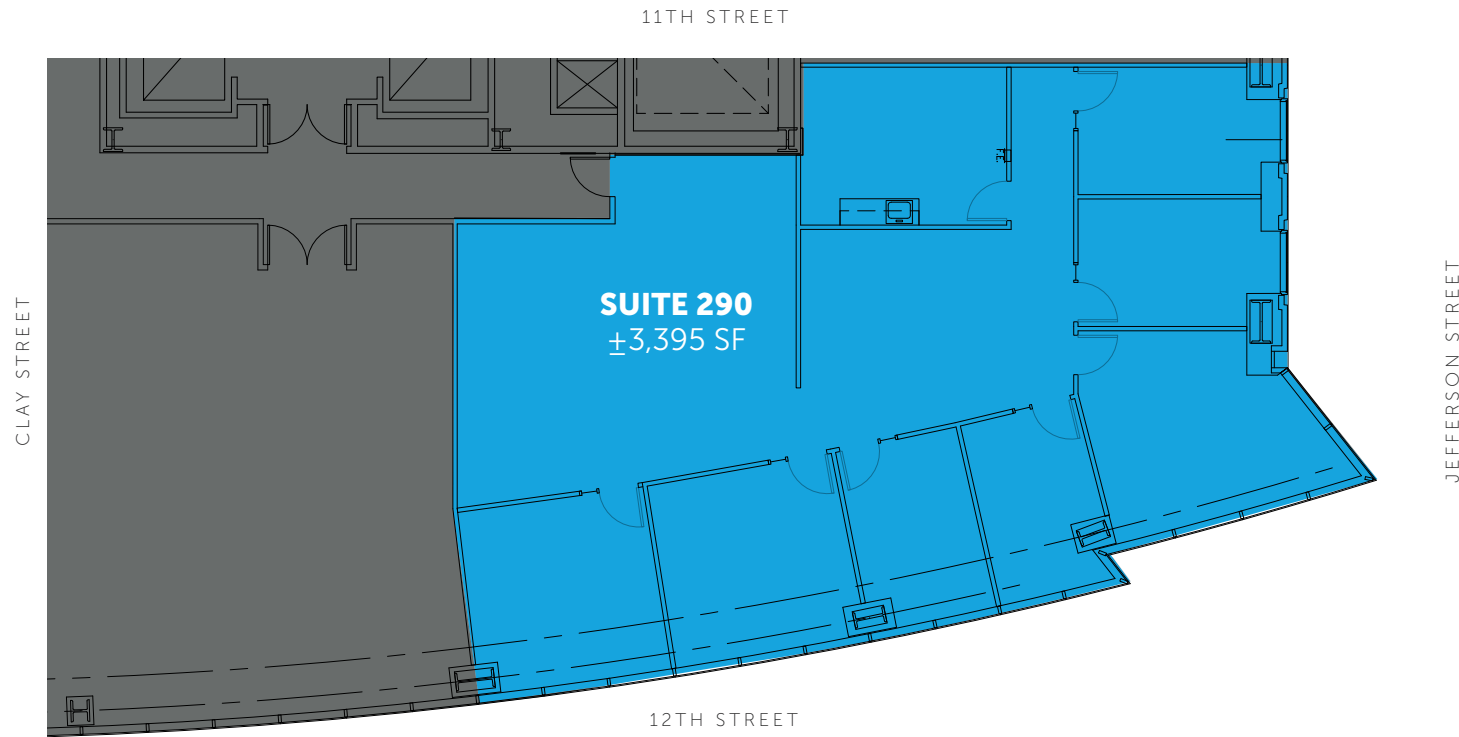

SUITE 290 | ±3,395 SF

- Corner unit
- 6 private offices
- Conference
- Kitchenette
- Open space